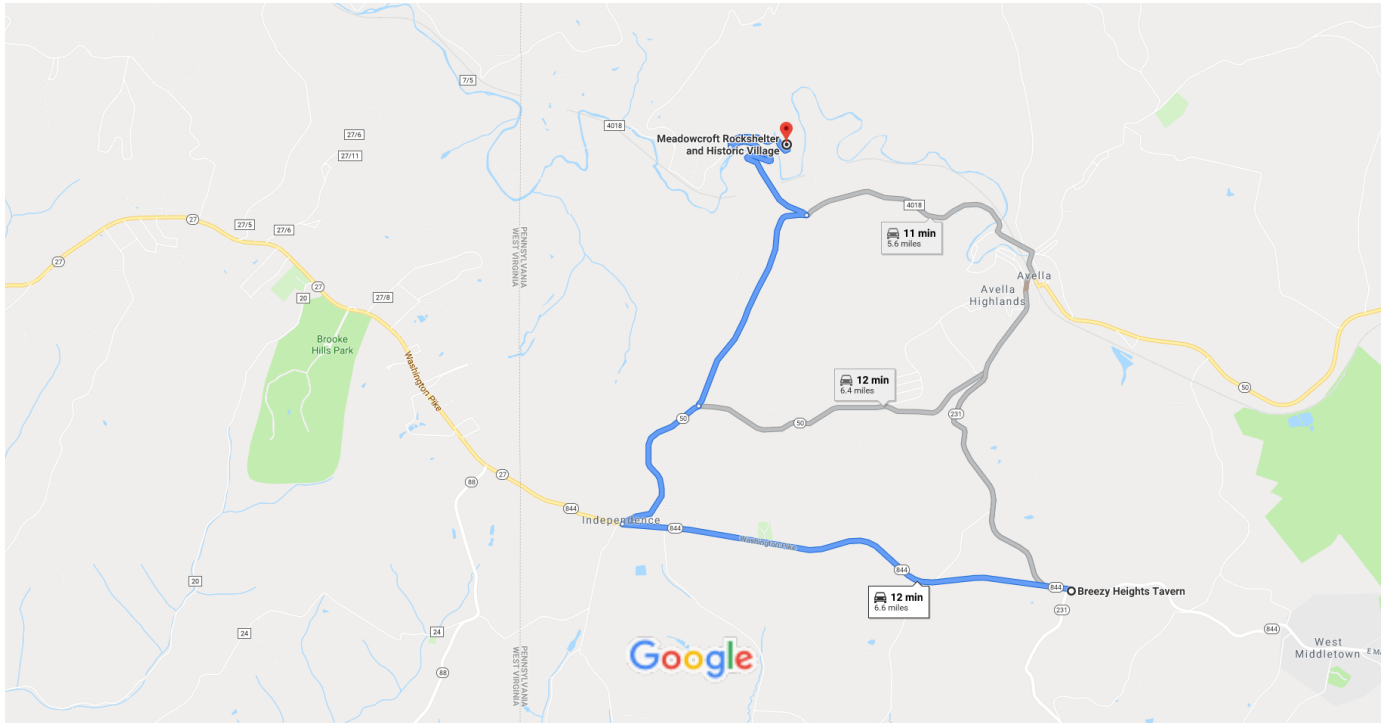

### Breezy Heights Tavern to Meadowcroft Rockshelter and Historic Village

Drive 6.6 miles, 12 min

Just a short drive up the road to Meadowcroft Rock Shelter. As you twist and turn down the hill and up the other side you can readily see what the area provided good protection for local inhabitants.

Map data ©2019 2000 ft

### Breezy Heights Tavern

714 Washington Pike, Avella, PA 15312

- ↑ 1. Head west on PA-844 W toward PA-231 S  
2.8 mi
- ↘ 2. Sharp right onto PA-50 E  
1.0 mi
- ↙ 3. Turn left onto Fallen Timber Rd/T338  
1.4 mi
- ↙ 4. Sharp left onto Miller Rd  
0.9 mi
- ↑ 5. Continue onto Meadowcroft Rd  
453 ft
- ↘ 6. Turn right onto Village Rd  
⚠ Restricted usage road  
0.3 mi

7. Turn right

 Destination will be on the right

---

0.1 mi